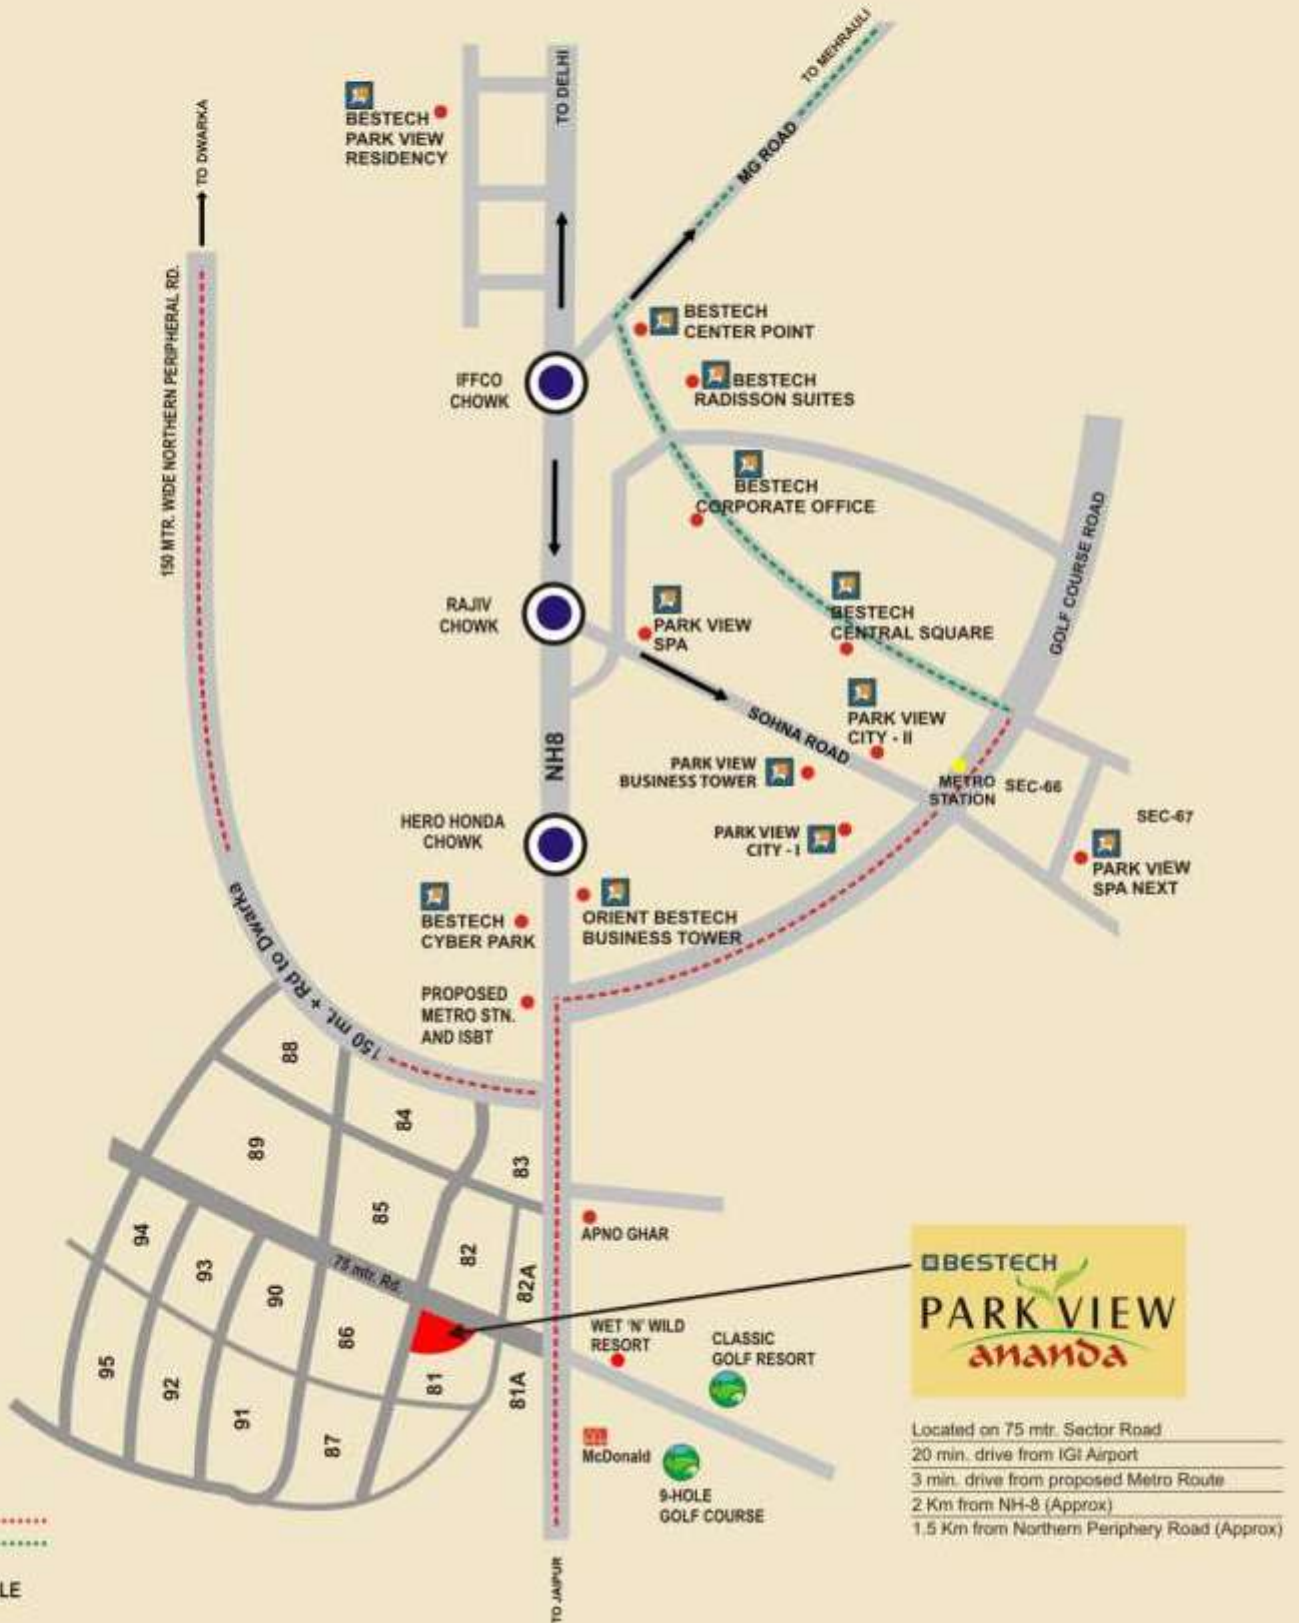

BESTECH
PARK VIEW
ananda

Located on 75 mtr. Sector Road
 20 min. drive from IGI Airport
 3 min. drive from proposed Metro Route
 2 Km from NH-8 (Approx)
 1.5 Km from Northern Periphery Road (Approx)

Metro Network
 Proposed Running